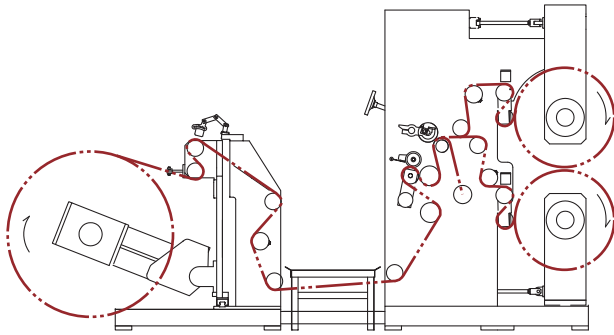

Slitting Machine

Robust & Versatile, the Wise Choice Slitter

■ ULTIMA Series

Features :

Materials

- LLDPE or HDPE 40-150 μ ; PE, OPP, CPP or PVC 30-150 μ ; PET 12-150 μ ; BOPP 25-150 μ ; Metalised film 20-70 μ ; Laminated films 40-200 μ ; Paper 60-210gsm.

Unwinding Section

- Unwinding-stand with shaftless hydraulic loading clamps.
- Equipped with digital type line position control (LPC) to ensure accurate slitting position.

Specification :

Model No.	SLF-MB130L
Min. & Max. Parent Web Width	650 ~ 1300 mm
Max. Parent Web Diameter	1000 mm
Unwind / Rewind Core I.D.	3" or 6"
Max. Rewind Diameter	600 mm
Min. & Max. Slit Width	50 ~ 650 mm (Depends on various materials' conditions)
Max. Machine Speed	400 M / min.

Slitting Section

- Equipped with razor cutter.
- Equipped with blower, expulsion tube.

Rewinding Section

- Horizontal moveable rewinding stand.
- Static eliminating device.
- Pneumatic control for lay-on roller provides steadier rewinding tension.

- Rewind stand with open arm system makes unloading easier.
- Equipped with ball type friction rings, which not only can raise the concentricity of the paper cores and finish rolls, but also can make unloading easier without causing paper dust.
- Individual tension detectors for two rewinding sections provide accurate and steady tension control.
- Equipped with taper tension control, providing superior rewind-tension for thin films whose thickness are under 15 μ .